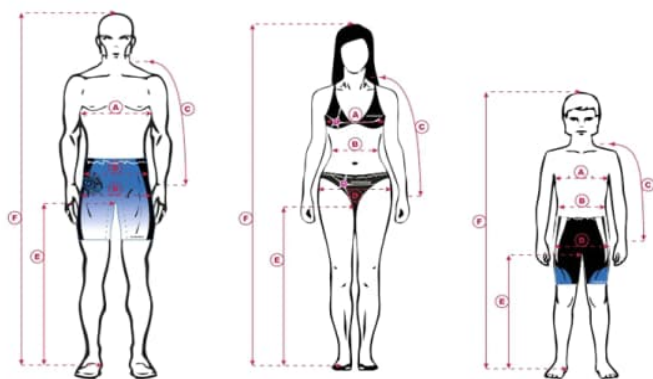

- Koko taulukko

A: CHEST/BUST

Measure around the fullest part your chest or bust and across your shoulder blades under your arms.

B: WAIST

Measure around the natural waist.

C: SHOULDER AND SLEEVE LENGTH

Measure from the lowest part of your neck down over the edge of your shoulder and along the length of the outside of your arm all the way to your wrist. Hold your arm slightly bent.

D: HIPS

Measure across the fullest part of your hips while standing with your feet together.

E: INSIDE LEG

Measure from the top of the inside leg at the crotch to the floor while standing with your feet together. Stand as straight as you can. When necessary, ask a friend to help.

F: HEIGHT

Your full height.

UNISEX	XS	S	M	L	XL	XXL
chest/bust	87	93	99	105	111	117
waist	75	81	87	93	99	105
hips	89	95	101	107	113	119
shoulder and sleeve length	78	80	82	84	86	88
inside leg	82	84	86	88	90	92
height	172	176	180	184	188	192
WOMEN	XXS	XS	S	M	L	XL
bust	74	79	84	90	96	102
waist	60	65	70	76	82	88
hips	82	87	92	98	104	110
shoulder and sleeve length	69	71	73	75	77	79
inside leg	74	76	79	81	84	86
height	158	162	165	168	171	175
CHILDREN	130	150				
chest	65	76				
waist	59	67				
hips	67	80				
shoulder and sleeve length	52	62				
inside leg	58	71				
height	120-135	135-150				
SOCKS	XS	S	M	L	XL	
size	34-36	37-39	40-42	43-45	46-48	
HATS	S	M	L			
around head	55	57	59			